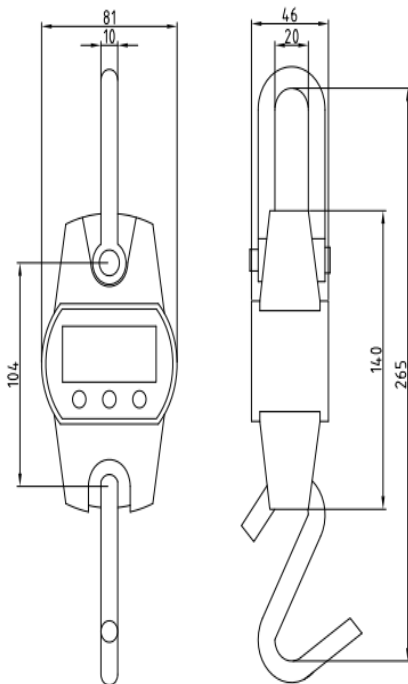

Kelba KOCS-L Digital HANGING SCALE

The **Kelba KOCS-L** series of digital Hanging Scales, offers the user a simple and easy method to weigh goods in a lifting / tension application, from 30kg to 300kg capacities.

Comes standard with top stainless steel shackle and stainless steel bottom hook.

Standard 20mm LCD display up to 150 hours of continuous operation makes for easy reading of the displayed weight. With standard Zero, Tare In / Tare Out function, Stable function makes this a very simple to use scale. Or as a replacement of older mechanical dial scales.

The Kelba KOCS-L hanging scale is also able to read weights in **kg, lb & N** as well as converting these from one weigh reading to other while in use. Some other handy features include an overload alarm to warn you if have gone over the capacity of the scale plus a battery indication function to warn you of the current battery power level.

The applications are limitless from Food industry Fishing Industry, Measuring Tension Forces and General Tension weighing at low capacities. (Non trade weighing applications only)

Features

✚ Die Cast Aluminium enclosure	✚ 3 x AA Battery power supply
✚ 20mm LCD Display	✚ Waterproof front panel buttons
✚ Stainless Steel Top Shackle	✚ Simple 3 button operation
✚ Stainless Steel Bottom Hook	✚ Capacities from 30kg to 300kg
✚ Choice of four colours depending on capacity	✚ Lightweight at only 620 grams